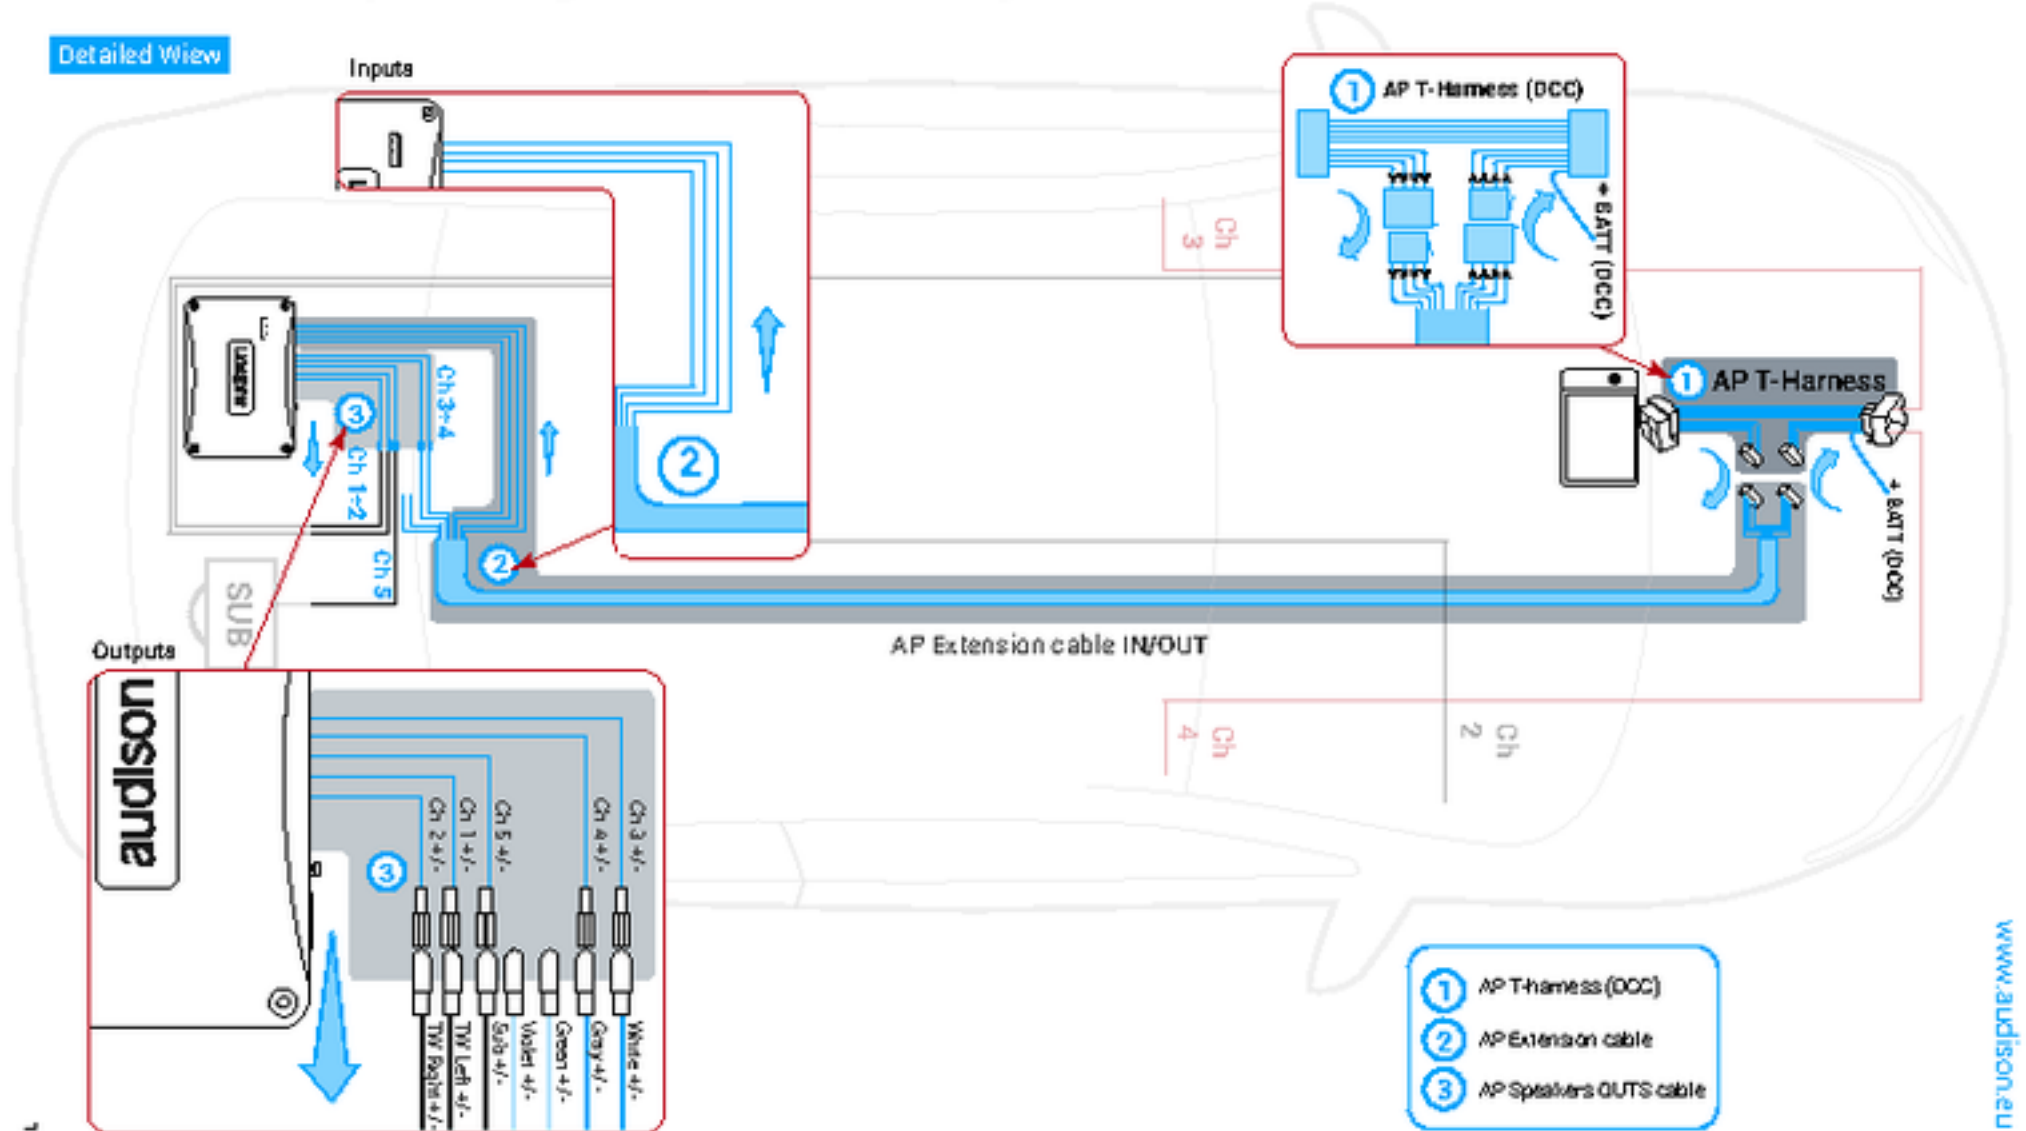

AP5.9 bit - Output configuration sheet - 2 way active Front + Sub

Legend

- █ AP Plug & Play cable
- █ OEM cable
- █ After market cable

POWER CHANNEL CONFIGURATION		
STEREO MODE		MONO
CH1 120 W @ 4 Ohm / 35 W @ 2 Ohm	CH3 50 W @ 4 Ohm / 25 W @ 2 Ohm	CH5 140 W @ 4 Ohm / 220 W @ 2 Ohm
CH2 20 W @ 4 Ohm / 35 W @ 2 Ohm	CH4 50 W @ 4 Ohm / 25 W @ 2 Ohm	

Tutte le specifiche riportate sono soggette a cambiamenti senza preavviso.

AP5.9 bit - Output configuration sheet - 2 way active Front + Sub

Detailed View

AP4.9 bit - Output configuration sheet - Front + Rear

Legend

- █ AP Plug & Play cable
- █ OEM cable

POWER CHANNEL CONFIGURATION	
STEREO MODE	
CH1 170 W @ 4 Ohm / 130 W @ 2 Ohm	CH3 70 W @ 4 Ohm / 130 W @ 2 Ohm
CH2 70 W @ 4 Ohm / 130 W @ 2 Ohm	CH4 70 W @ 4 Ohm / 130 W @ 2 Ohm

Tutte le specifiche riportate sono soggette a cambiamenti senza preavviso.

AP4.9 bit - Output configuration sheet - Front + Rear

Detailed View

- ① AP T-harness (DCC)
- ② AP Extension cable
- ③ AP Speakers OUTS cable