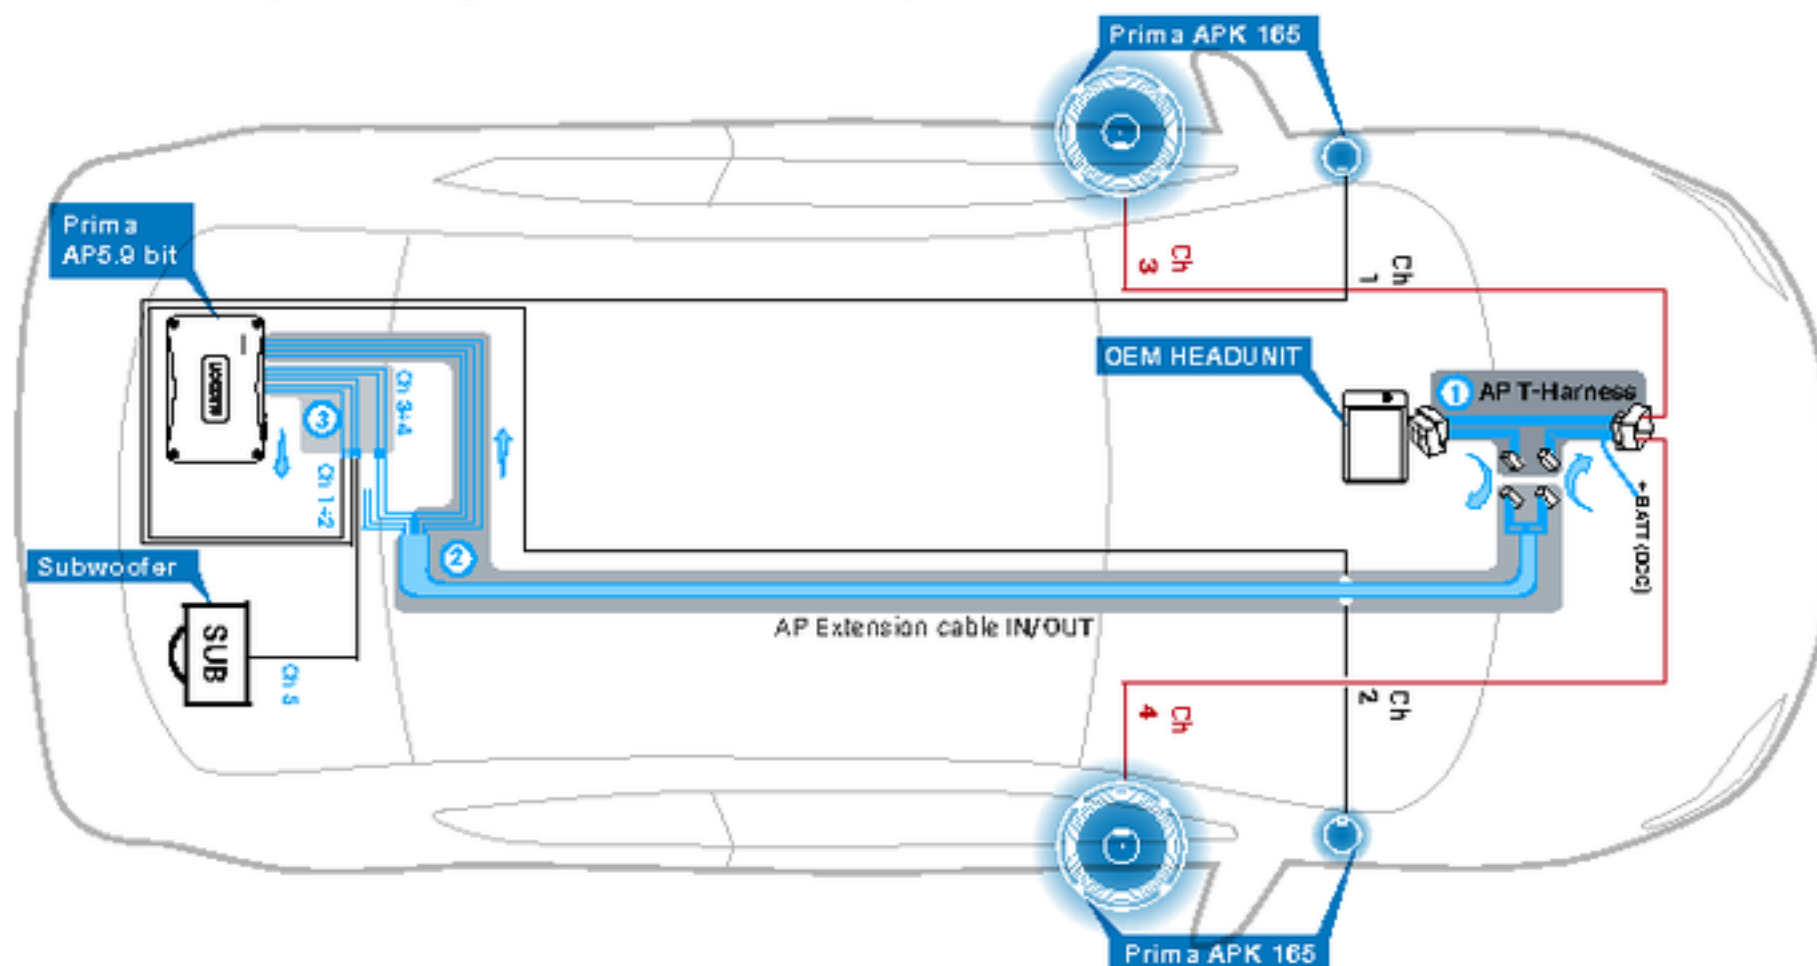

Tutte le specifiche riportate sono soggette a cambiamenti senza preavviso.

AP8.9 bit - Output configuration sheet - 2 way active Front + Rear + Sub (bridge)

Detailed View

Tutte le specifiche riportate sono soggette a cambiamenti senza preavviso. _ 54

AP5.9 bit - Output configuration sheet - 2 way active Front + Sub

Legend

- █ AP Plug & Play cable
- █ OEM cable
- █ After market cable

POWER CHANNEL CONFIGURATION		
STEREO MODE		MONO
CH1 120 W @ 4 Ohm / 35 W @ 2 Ohm	CH3 50 W @ 4 Ohm / 25 W @ 2 Ohm	CH5 140 W @ 4 Ohm / 220 W @ 2 Ohm
CH2 20 W @ 4 Ohm / 35 W @ 2 Ohm	CH4 50 W @ 4 Ohm / 25 W @ 2 Ohm	

Legend

- █ AP Plug & Play cable
- █ OEM cable

POWER CHANNEL CONFIGURATION	
STEREO MODE	
CH1 170 W @ 4 Ohm / 130 W @ 2 Ohm	CH3 70 W @ 4 Ohm / 130 W @ 2 Ohm
CH2 70 W @ 4 Ohm / 130 W @ 2 Ohm	CH4 70 W @ 4 Ohm / 130 W @ 2 Ohm

Tutte le specifiche riportate sono soggette a cambiamenti senza preavviso.

AP4.9 bit - Output configuration sheet - Front + Rear

Detailed View

- ① AP T-harness (DCC)
- ② AP Extension cable
- ③ AP Speakers OUTS cable