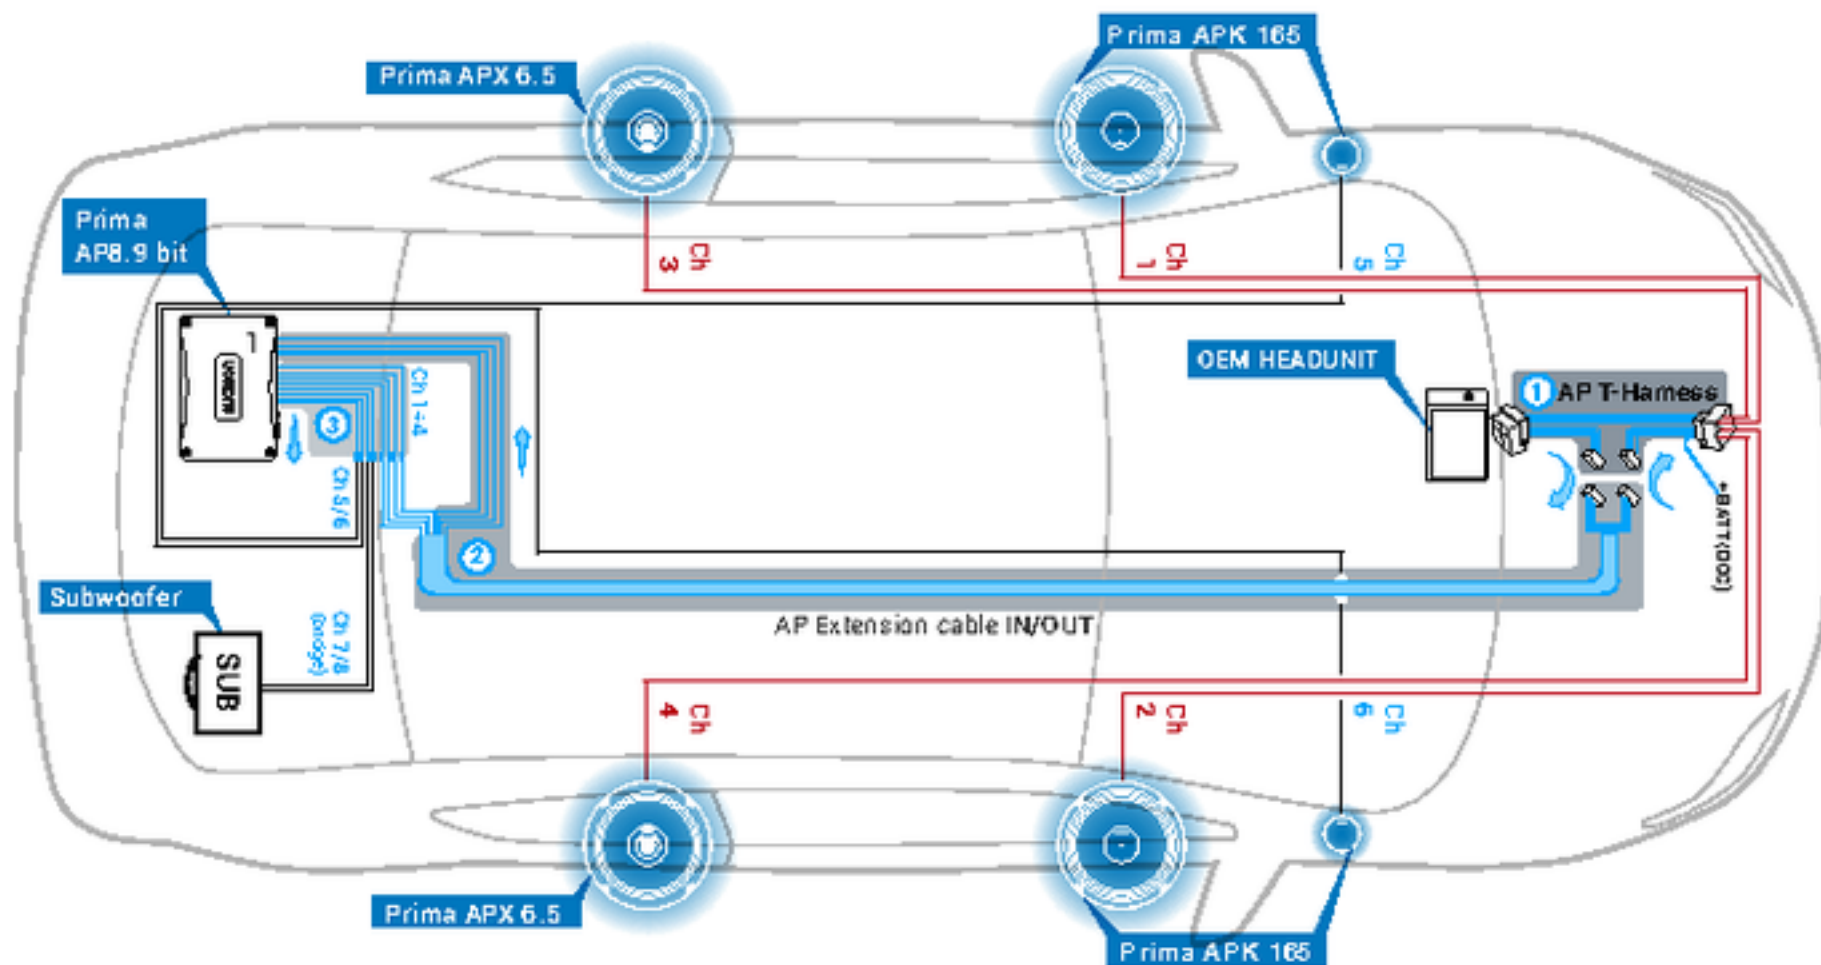

AP8.9 bit - Output configuration sheet - 2 way active Front + Rear + Sub (bridge)

Legend

- AP Plug & Play cable
- OEM cable
- After market cable

POWER CHANNEL CONFIGURATION						
STEREO MODE			BRIDGE MODE			
CH1 35W @ 4 Ohm / 65 W @ 2Ohm	CH3 35W @ 4 Ohm / 65 W @ 2Ohm	CH5 35W @ 4 Ohm / 65 W @ 2Ohm	CH7+ /CH8- 130 W @ 4Ohm			
CH2 35W @ 4 Ohm / 65 W @ 2Ohm	CH4 35W @ 4 Ohm / 65 W @ 2Ohm	CH6 35W @ 4 Ohm / 65 W @ 2Ohm				

Tutte le specifiche riportate sono soggette a cambiamenti senza preavviso.

AP8.9 bit - Output configuration sheet - 2 way active Front + Rear + Sub (bridge)

Detailed View

Tutte le specifiche riportate sono soggette a cambiamenti senza preavviso. _ 54

AP5.9 bit - Output configuration sheet - 2 way active Front + Sub

Legend

- █ AP Plug & Play cable
- █ OEM cable
- █ After market cable

POWER CHANNEL CONFIGURATION		
STEREO MODE		MONO
CH1 120 W @ 4 Ohm / 35 W @ 2 Ohm	CH3 50 W @ 4 Ohm / 25 W @ 2 Ohm	CH5 140 W @ 4 Ohm / 220 W @ 2 Ohm
CH2 20 W @ 4 Ohm / 35 W @ 2 Ohm	CH4 50 W @ 4 Ohm / 25 W @ 2 Ohm	

Tutte le specifiche riportate sono soggette a cambiamenti senza preavviso.

AP4.9 bit - Output configuration sheet - Front + Rear

Detailed View

- ① AP T-harness (DCC)
- ② AP Extension cable
- ③ AP Speakers OUTS cable