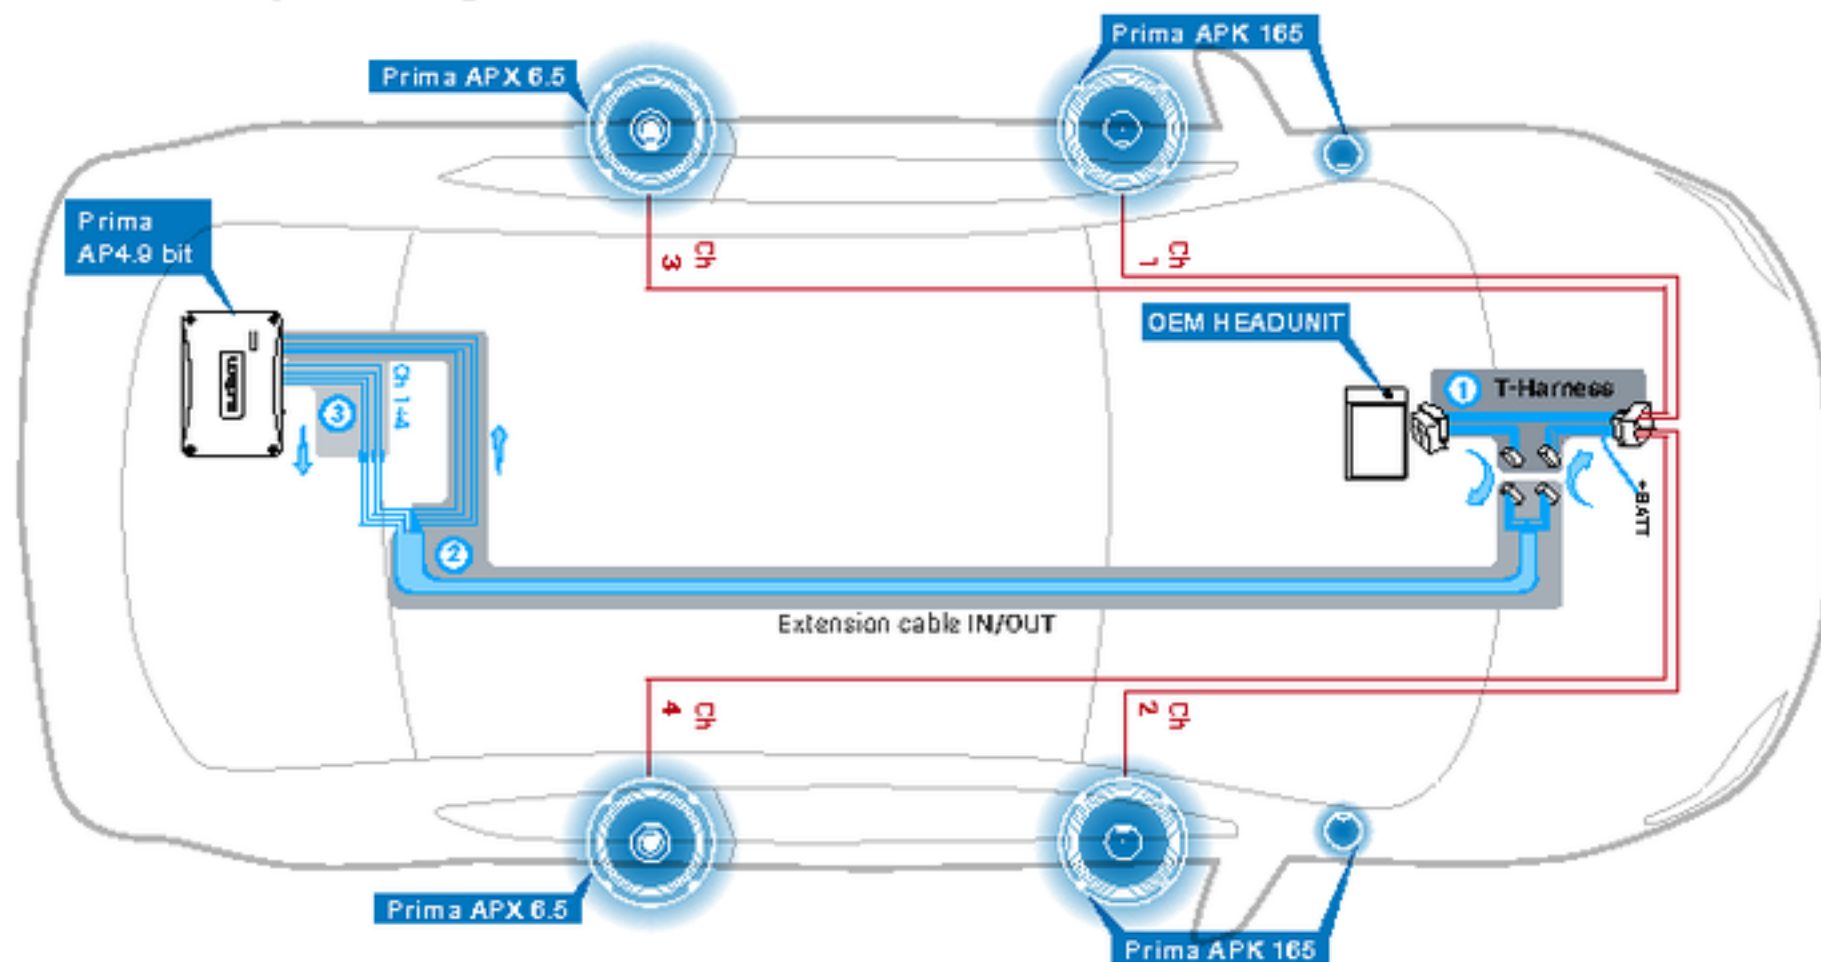

AP5.9 bit - Output configuration sheet - 2 way active Front + Sub

Legend

- █ AP Plug & Play cable
- █ OEM cable
- █ After market cable

POWER CHANNEL CONFIGURATION		
STEREO MODE		MONO
CH1 120 W @ 4 Ohm / 35 W @ 2 Ohm	CH3 50 W @ 4 Ohm / 25 W @ 2 Ohm	CH5 140 W @ 4 Ohm / 220 W @ 2 Ohm
CH2 20 W @ 4 Ohm / 35 W @ 2 Ohm	CH4 50 W @ 4 Ohm / 25 W @ 2 Ohm	

Tutte le specifiche riportate sono soggette a cambiamenti senza preavviso.

AP5.9 bit - Output configuration sheet - 2 way active Front + Sub

Detailed View

AP4.9 bit - Output configuration sheet - Front + Rear

Legend

- █ AP Plug & Play cable
- █ OEM cable

POWER CHANNEL CONFIGURATION	
STEREO MODE	
CH1 170 W @ 4 Ohm / 130 W @ 2 Ohm	CH3 70 W @ 4 Ohm / 130 W @ 2 Ohm
CH2 70 W @ 4 Ohm / 130 W @ 2 Ohm	CH4 70 W @ 4 Ohm / 130 W @ 2 Ohm

Tutte le specifiche riportate sono soggette a cambiamenti senza preavviso.

AP4.9 bit - Output configuration sheet - Front + Rear

Detailed View

- ① AP T-harness (DCC)
- ② AP Extension cable
- ③ AP Speakers OUTS cable