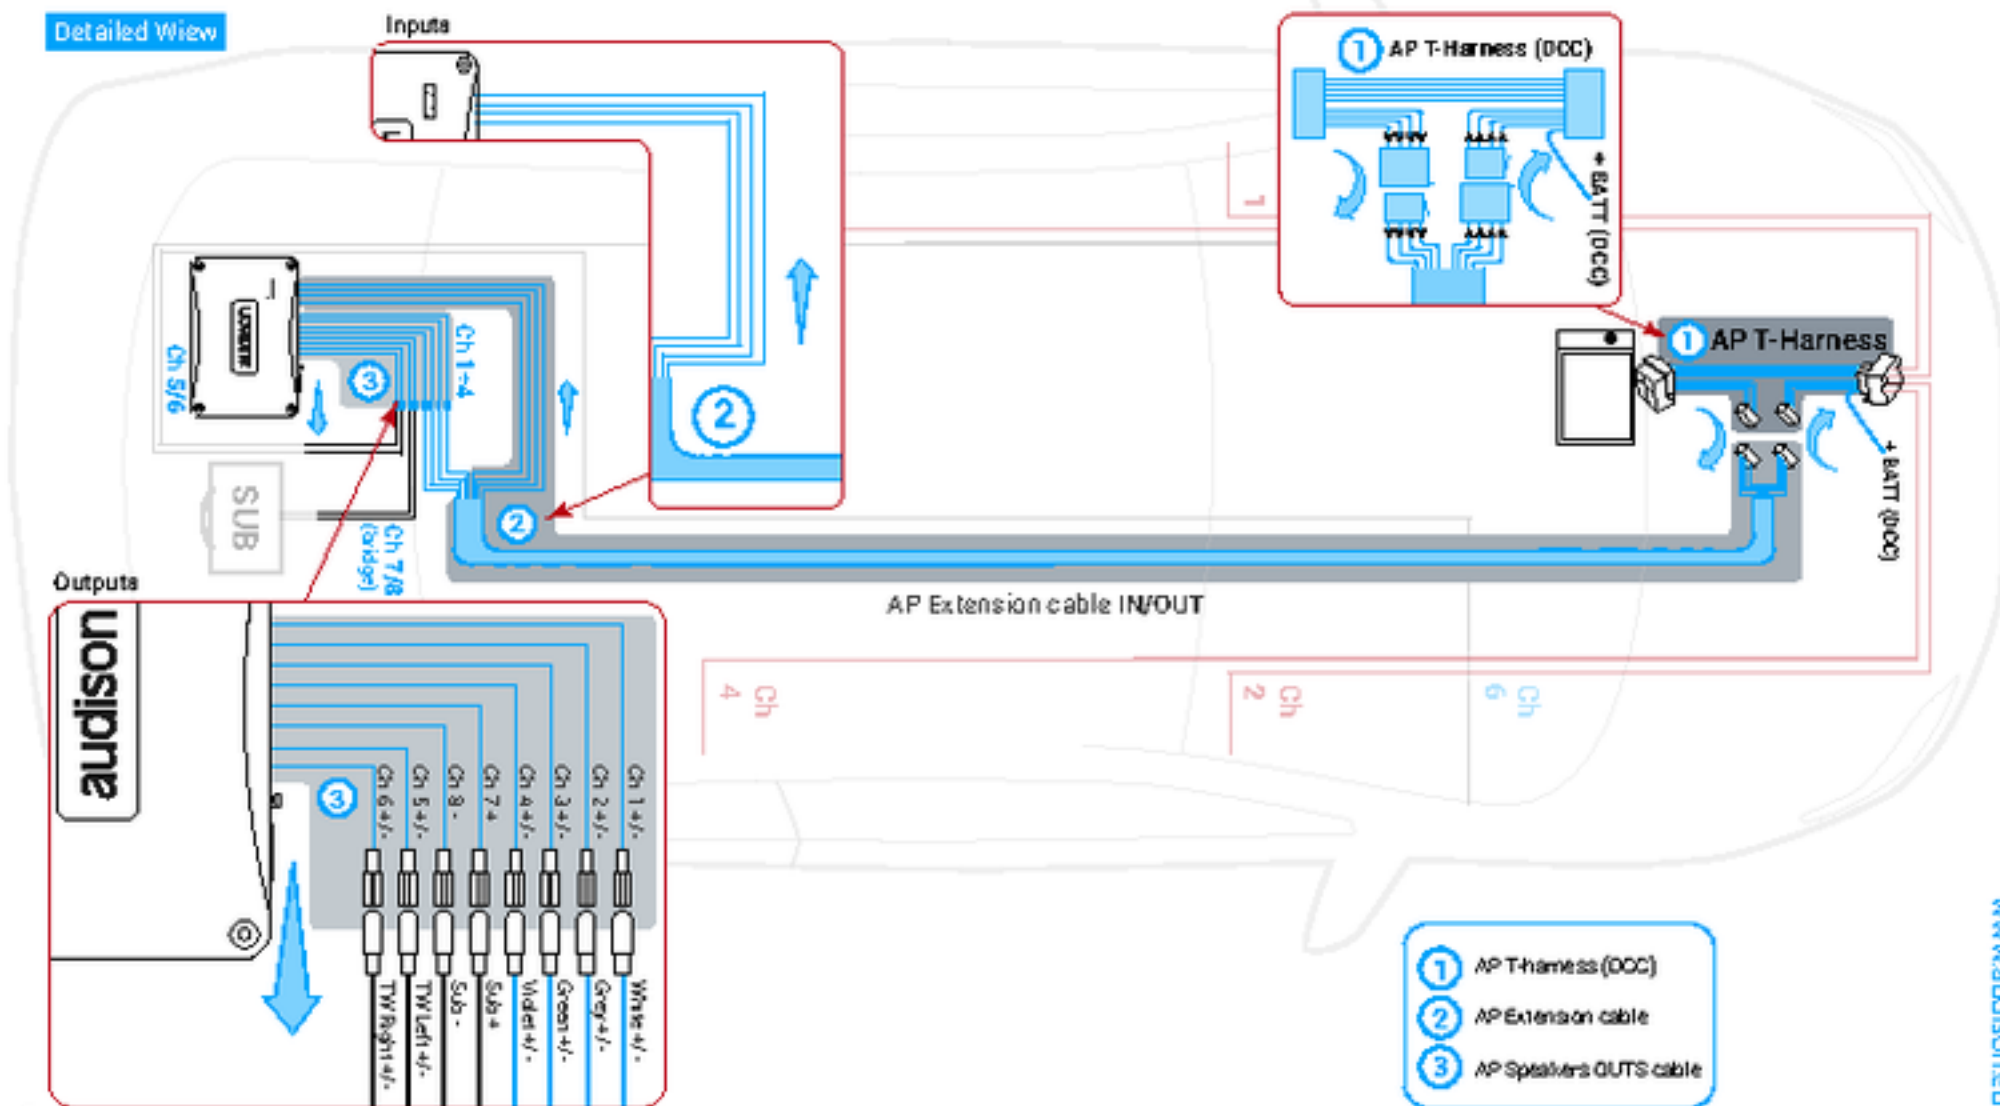

AP8.9 bit - Output configuration sheet - 2 way active Front + Rear + Sub (bridge)

Legend

- AP Plug & Play cable
- OEM cable
- After market cable

POWER CHANNEL CONFIGURATION						
STEREO MODE			BRIDGE MODE			
CH1 35W @ 4 Ohm / 65 W @ 2Ohm	CH3 35W @ 4 Ohm / 65 W @ 2Ohm	CH5 35W @ 4 Ohm / 65 W @ 2Ohm	CH7+ /CH8- 130 W @ 4Ohm			
CH2 35W @ 4 Ohm / 65 W @ 2Ohm	CH4 35W @ 4 Ohm / 65 W @ 2Ohm	CH6 35W @ 4 Ohm / 65 W @ 2Ohm				

Tutte le specifiche riportate sono soggette a cambiamenti senza preavviso.

AP8.9 bit - Output configuration sheet - 2 way active Front + Rear + Sub (bridge)

Detailed View

Tutte le specifiche riportate sono soggette a cambiamenti senza preavviso. _ 54

AP5.9 bit - Output configuration sheet - 2 way active Front + Sub

Legend

- █ AP Plug & Play cable
- █ OEM cable
- █ After market cable

POWER CHANNEL CONFIGURATION		
STEREO MODE		MONO
CH1 120 W @ 4 Ohm / 35 W @ 2 Ohm	CH3 50 W @ 4 Ohm / 25 W @ 2 Ohm	CH5 140 W @ 4 Ohm / 220 W @ 2 Ohm
CH2 20 W @ 4 Ohm / 35 W @ 2 Ohm	CH4 50 W @ 4 Ohm / 25 W @ 2 Ohm	

Tutte le specifiche riportate sono soggette a cambiamenti senza preavviso.

AP4.9 bit - Output configuration sheet - Front + Rear

Detailed View

- ① AP T-harness (DCC)
- ② AP Extension cable
- ③ AP Speakers OUTS cable