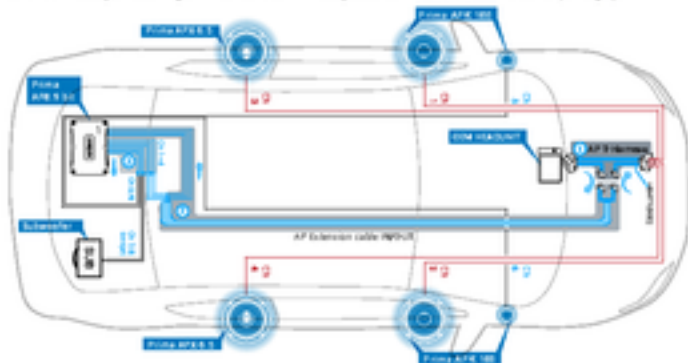

AP8.9 bit - Output configuration sheet - 2 way active Front + Rear + Sub (bridge)

Legend

- AP Plug & Play cable
- OEM cable
- Other marker cable

POWER CABLES CONFIGURATION