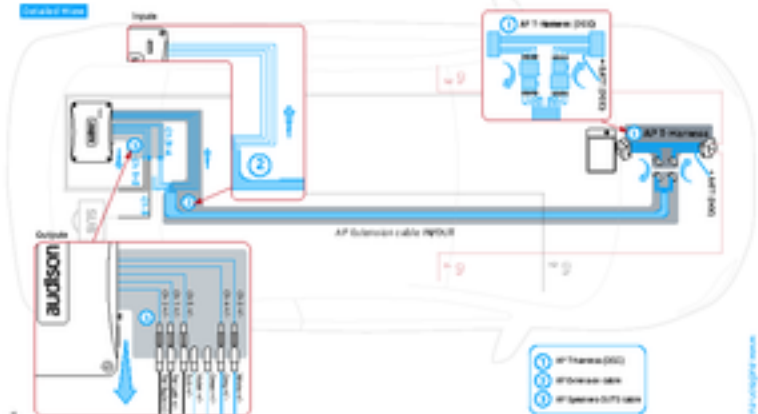

Nota: sempre usare un cavo di sezione superiore a quella indicata.

AP8.9 bit - Output configuration sheet - 2 way active Front + Rear + Sub (bridge)

Contact Mode

Sei la guida per il tuo sistema di riferimento.

APS.9 bit - Output configuration sheet - 2 way active Front + Sub

Legend

- AP Plug & Play cable
- Power cable
- Ground cable
- After market cable

*Note: please check the length of the cables for the car size.

POWER CHANNEL CONNECTIONS

CONNECTION	WIRE
AP Plug & Play cable (IN)	Blue
AP Plug & Play cable (OUT)	Blue
Power cable (IN)	Red
Power cable (OUT)	Red
Ground cable (IN)	Black
Ground cable (OUT)	Black

AP5.9 bit - Output configuration sheet - 2 way active Front + Sub

Contact Us

Tutti i prezzi sono in euro con IVA inclusa.

AP4.9 bit - Output configuration sheet - Front + Rear

Legend

- AP Plug & Play cable
- DIN cable

Make sure you use the right configuration for the car.