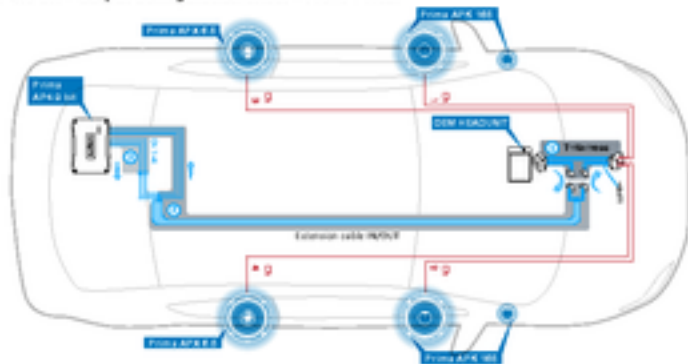

AP4.9 bit - Output configuration sheet - Front + Rear

Legend

- AP Plug & Play cable
- DIN cable

POWER CHANNEL CONFIGURATION

2 (Front) + 2 (Rear)

100V 100W @ 12V 100W @ 12V 100W @ 12V 100W @ 12V
100V 100W @ 12V 100W @ 12V 100W @ 12V 100W @ 12V