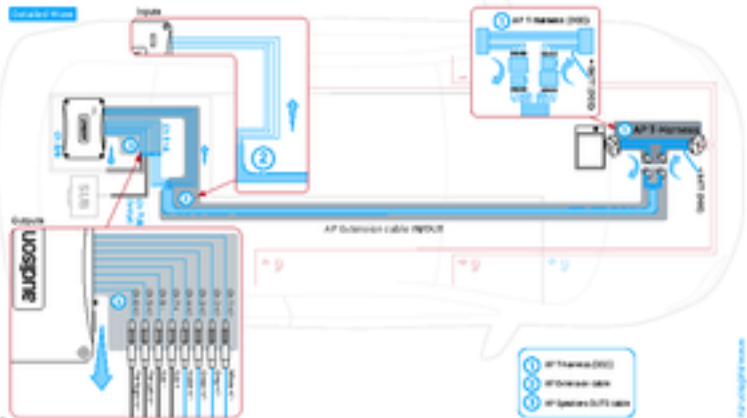

AP8.9 bit - Output configuration sheet - 2 way active Front + Rear + Sub (bridge)

Legend

- AP Plug & Play cable
- OEM cable
- Other marker cable

POWER CABLES CONFIGURATION

POWER CABLES CONFIGURATION			
CROSS SECTION			
2x 2.5mm ² for the speaker cables	2x 2.5mm ² for the speaker cables	2x 2.5mm ² for the speaker cables	2x 2.5mm ² for the speaker cables
2x 2.5mm ² for the speaker cables	2x 2.5mm ² for the speaker cables	2x 2.5mm ² for the speaker cables	2x 2.5mm ² for the speaker cables
2x 2.5mm ² for the speaker cables	2x 2.5mm ² for the speaker cables	2x 2.5mm ² for the speaker cables	2x 2.5mm ² for the speaker cables

Nota: sempre usare un cavo di sezione superiore a quella indicata.

AP8.9 bit - Output configuration sheet - 2 way active Front + Rear + Sub (bridge)

Contact Mode

Sei la guida per il tuo sistema di riferimento.

POWER CHANNEL CONNECTIONS

CONNECTION	WIRE
AP Plug & Play cable (IN)	Blue
AP Plug & Play cable (OUT)	Blue
Power cable (IN)	Red
Power cable (OUT)	Red
Ground cable (IN)	Black
Ground cable (OUT)	Black

AP5.9 bit - Output configuration sheet - 2 way active Front + Sub

POWER CHANNEL CONFIGURATION

2 (Front) + 2 (Rear)

100V 100W @ 12V 100W @ 12V 100W @ 12V 100W @ 12V
 100V 100W @ 12V 100W @ 12V 100W @ 12V 100W @ 12V

AP4.9 bit - Output configuration sheet - Front + Rear

Contact Mode